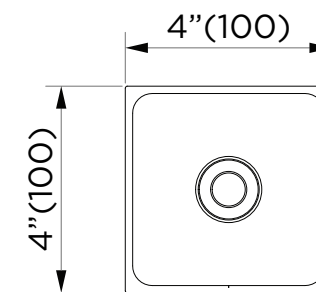

SPECIFICATIONS / TECHNICAL DATA

TOILET BRUSH SET

FRONT VIEW

TOP VIEW

ATTENTION! Dimensions may vary by up to 3/8". It is highly recommended to pull all dimensions of actual model for installation and measuring purposes.