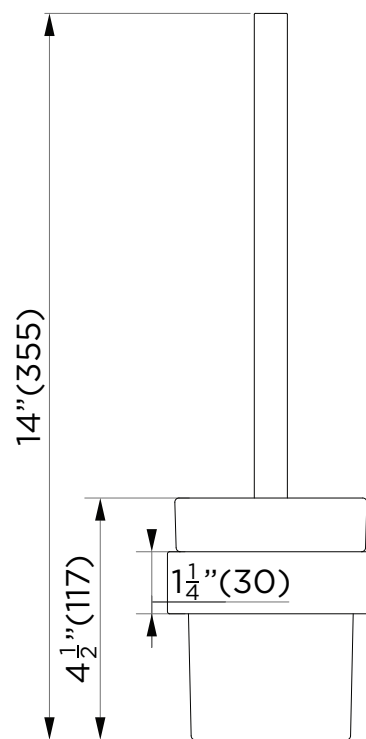

SPECIFICATIONS / TECHNICAL DATA

TOILET BRUSH SET

FRONT VIEW

TOP VIEW

ATTENTION! Dimensions may vary by up to 3/8". It is highly recommended to pull all dimensions of actual model for installation and measuring purposes.